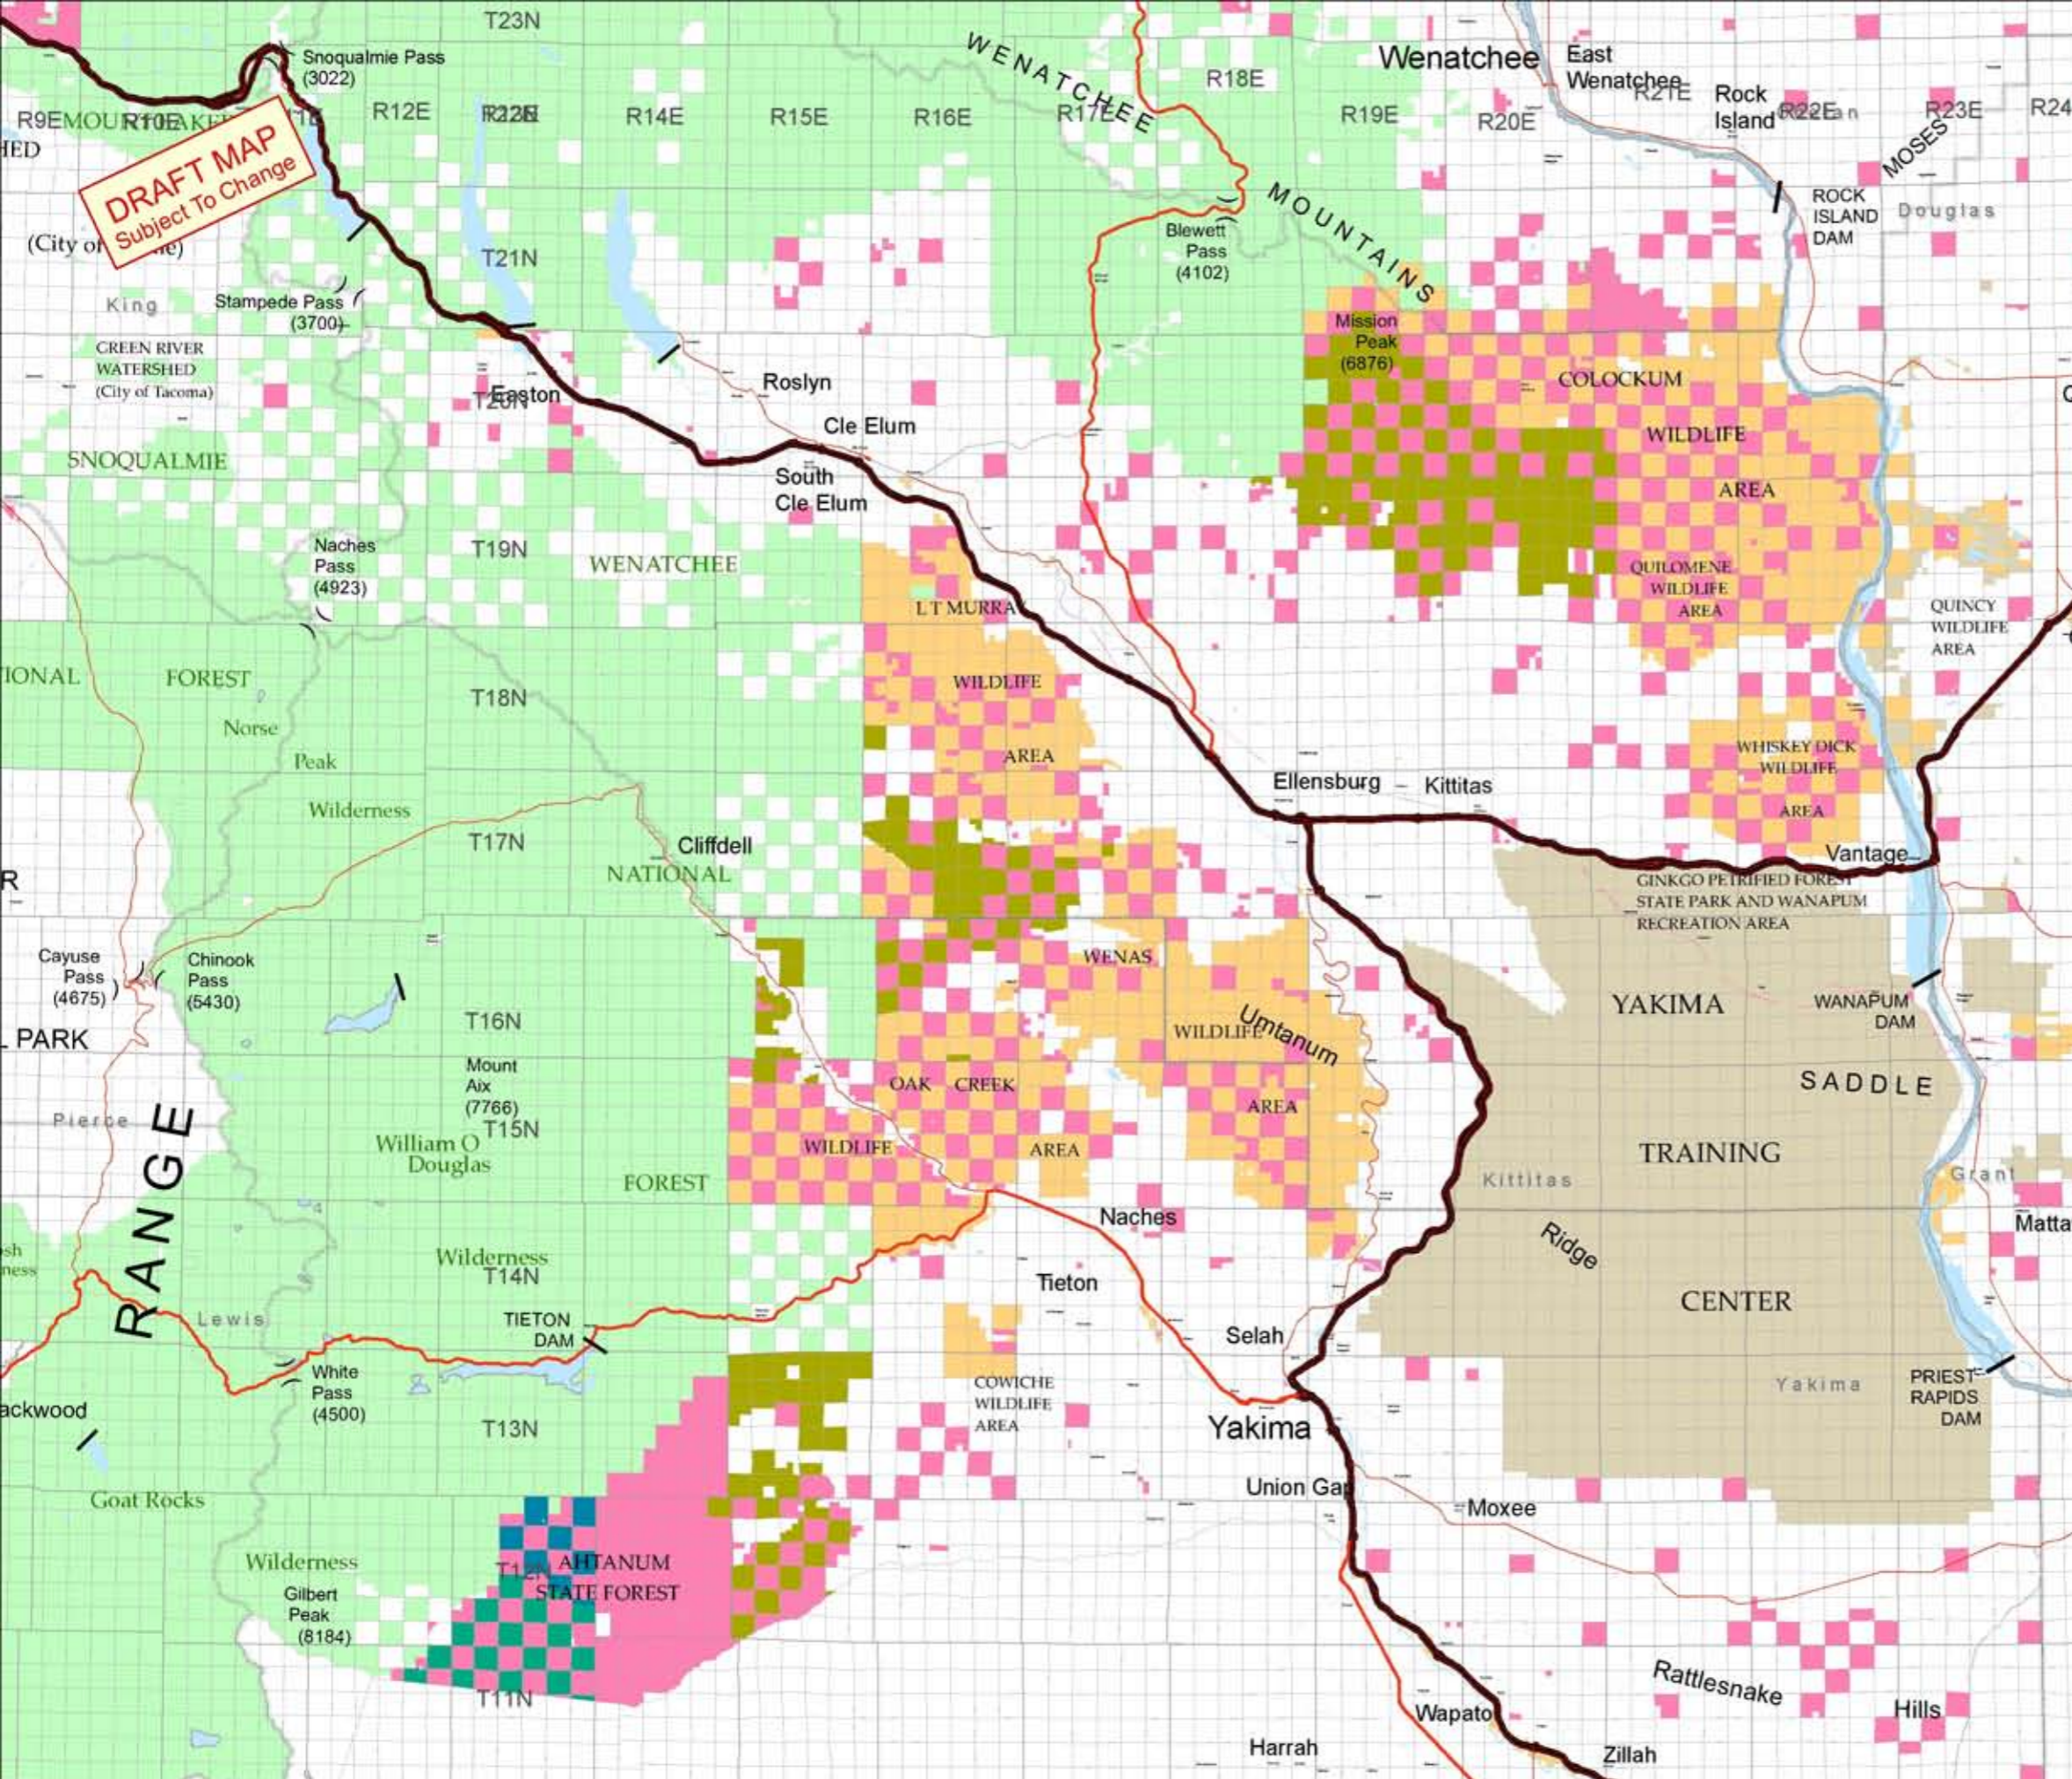

Current Land Ownership

Current Land Ownership:

- DNR
- WDFW
- USFS
- Other Fed.
- Western Pacific Timber
- Ahtanum Irrigation
- Shawn Monte Timber